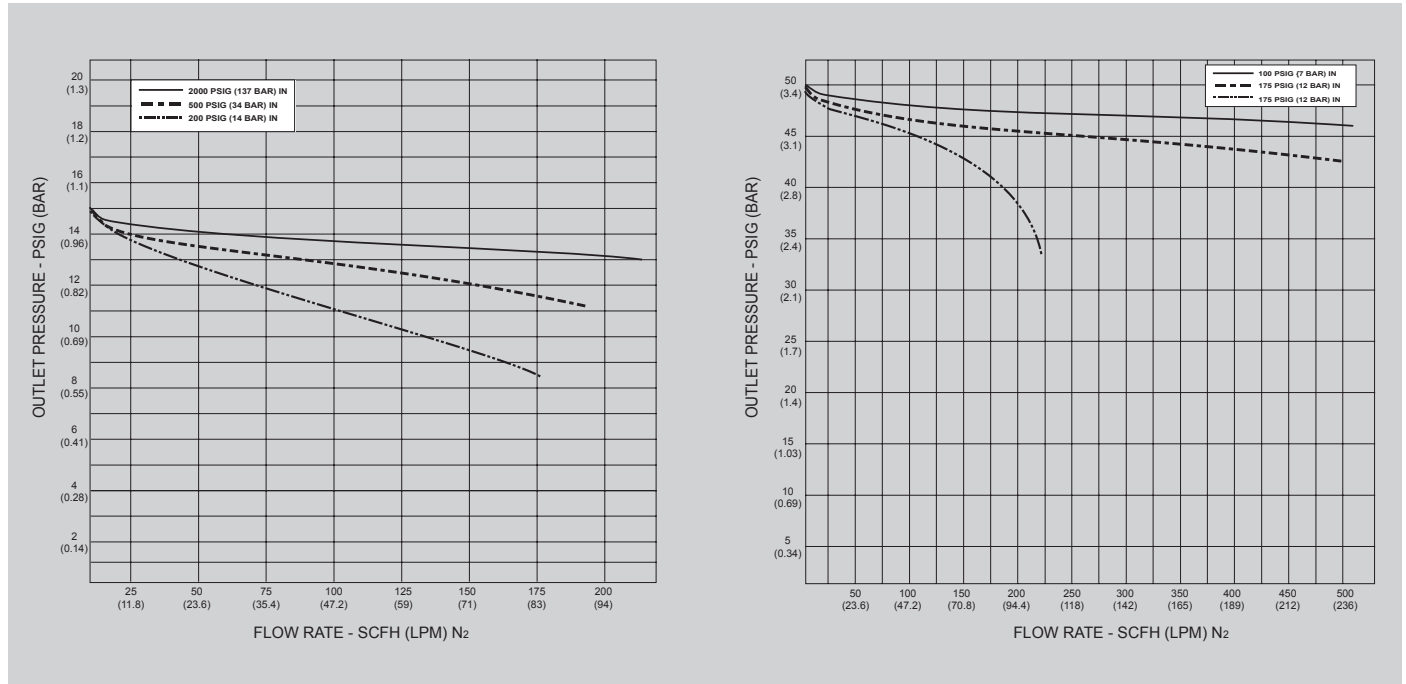

Regulator Flow Curves

Flow Curves for 325 Series

Flow Curves for 308 Series