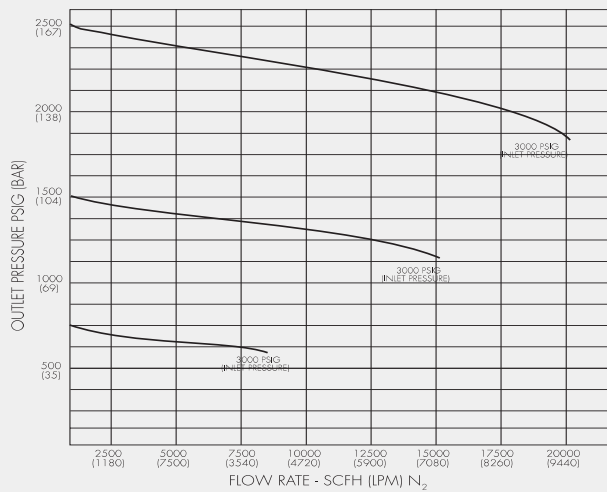

Appendix B: Regulator Flow Curves

Flow Curves for 302, 304, 305, 307, 322, 324, 327, 402, 408, 420, 422, 426, 427, 428, 429 Series

Flow Curves for 312, 315, 332, 412, 430, 432 Series

Flow Curves for 405, 425, 435, 445 Series

Flow Curves for 455 Series

Appendix B: Regulator Flow Curves

Flow Curves for 483, 484, 485, 486 Series

Flow Curves for 492, 493 Series

Flow Curves for 325 Series

Flow Curves for 308 Series

Appendix B: Regulator Flow Curves

Flow Curves for 212 Series

Flow Curves for 205, 206 Series

Flow Curves for 109 and 202 Series Single Stage

Flow Curves for 109 Series Dual Stage