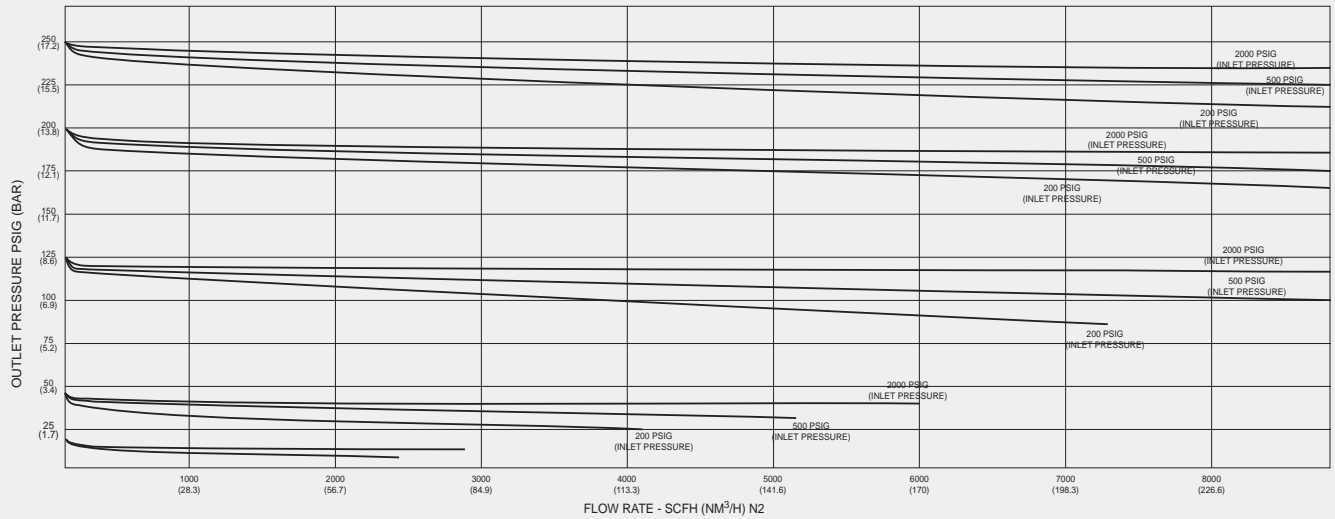

Appendix B: Regulator Flow Curves

Flow Curves for 302, 304, 305, 307, 322, 324, 327, 402, 408, 420, 422, 426, 427, 428, 429 Series

Flow Curves for 312, 315, 332, 412, 430, 432 Series

Flow Curves for 405, 425, 435, 445 Series

Flow Curves for 455 Series

Appendix B: Regulator Flow Curves

Flow Curves for 483, 484, 485, 486 Series

Flow Curves for 492, 493 Series

Flow Curves for 325 Series

Flow Curves for 308 Series

Appendix B: Regulator Flow Curves

Flow Curves for 212 Series

Flow Curves for 205, 206 Series

Flow Curves for 109 and 202 Series Single Stage

Flow Curves for 109 Series Dual Stage