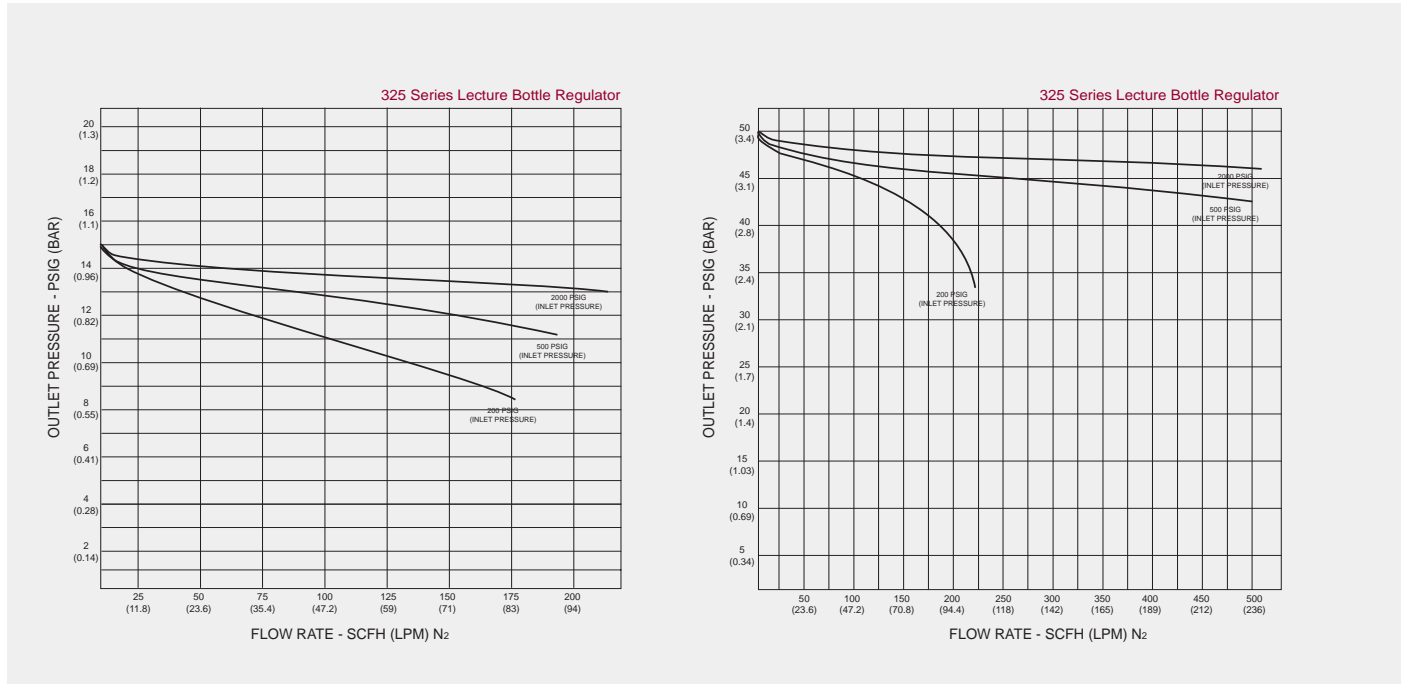

Appendix B: Regulator Flow Curves

Flow Curves for 302, 304, 305, 307, 322, 324, 327, 402, 408, 420, 422, 426, 427, 428, 429 Series

Flow Curves for 312, 315, 332, 412, 430, 432 Series

Flow Curves for 405, 425, 435, 445 Series

Flow Curves for 455 Series

Appendix B: Regulator Flow Curves

Flow Curves for 483, 484, 485, 486 Series

Flow Curves for 492, 493 Series

Flow Curves for 325 Series

Flow Curves for 308 Series

Appendix B: Regulator Flow Curves

Flow Curves for 212 Series

Flow Curves for 205, 206 Series

Flow Curves for 109 and 202 Series Single Stage

Flow Curves for 109 Series Dual Stage