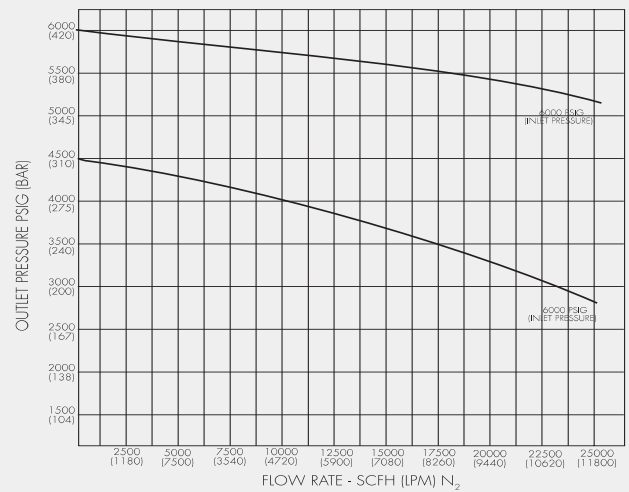

Appendix B: Regulator Flow Curves

Flow Curves for 302, 304, 305, 307, 322, 324, 327, 402, 408, 420, 422, 426, 427, 428, 429 Series

Flow Curves for 312, 315, 332, 412, 430, 432 Series

Flow Curves for 405, 425, 435, 445 Series

Flow Curves for 455 Series

Appendix B: Regulator Flow Curves

Flow Curves for 483, 484, 485, 486 Series

Flow Curves for 492, 493 Series

Flow Curves for 325 Series

Flow Curves for 308 Series

Appendix B: Regulator Flow Curves

Flow Curves for 212 Series

Flow Curves for 205, 206 Series

Flow Curves for 109 and 202 Series Single Stage

Flow Curves for 109 Series Dual Stage