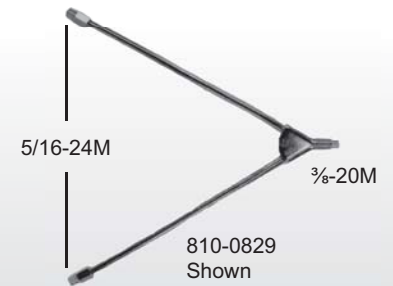

Stock No.	For Tip Style	For Tip Sizes	For Torch	Description
810-0828	759	7,8		6" (15.2cm) Flexible Extension
818-0960	9	00-5	350/450/474/475	4 1/2" (11.4cm) Flexible

Stock No.	For Tip Style	For Tip Sizes	For Torch	Description
811-0414	9		550/750/800	10" (25.4cm) Flexible
810-5701	9			8" (20.3cm) Dual Flexible

Stock No.	For Tip Style	For Tip Sizes	For Torch	Description
811-0992	HD	1-5		42" (106.7cm) Rigid 1/2-20M
811-0991			800	24" (61.0cm) Rigid
811-0853	757	12-18		18" (45.7cm) Rigid

Stock No.	For Tip Style	For Tip Sizes	For Torch	Description
810-0829				8" (20.3cm) Dual Flexible
811-1411	759	7-10	550/750/800	9" (22.9cm) Flexible
811-1412				4" (10.2cm) Rigid

Stock No.	For Tip Style	For Tip Sizes	For Torch	Mixer	Description
811-0434	9	00-10	750/800	810-1700	10" (25.4cm) Flexible