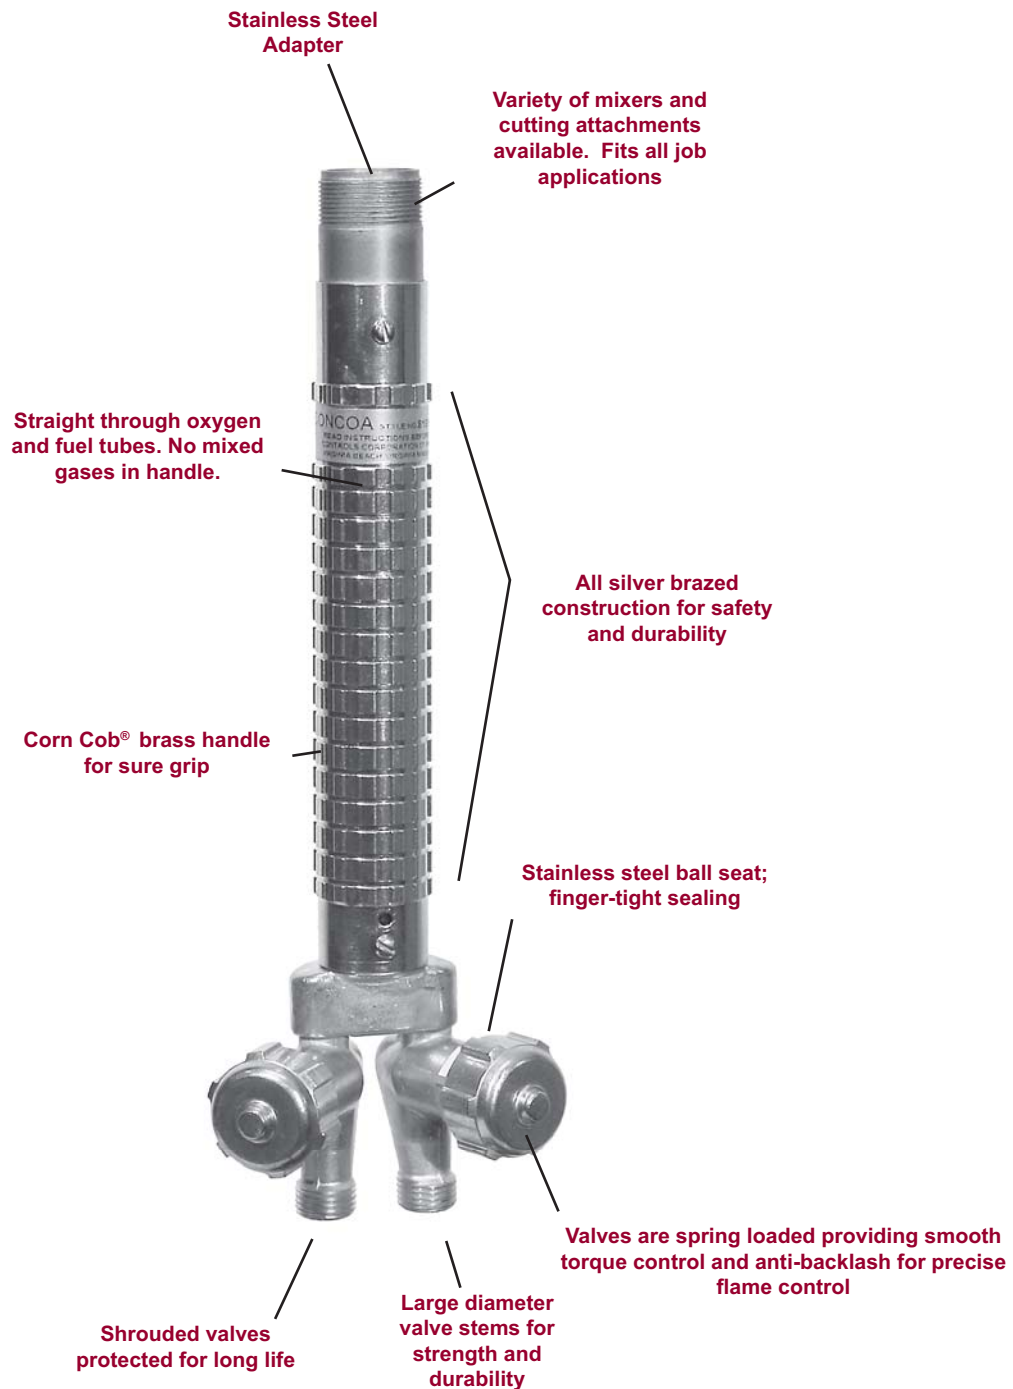

800 Torch Handle & Attachments

Cutting Handles

Attachments
& Handles