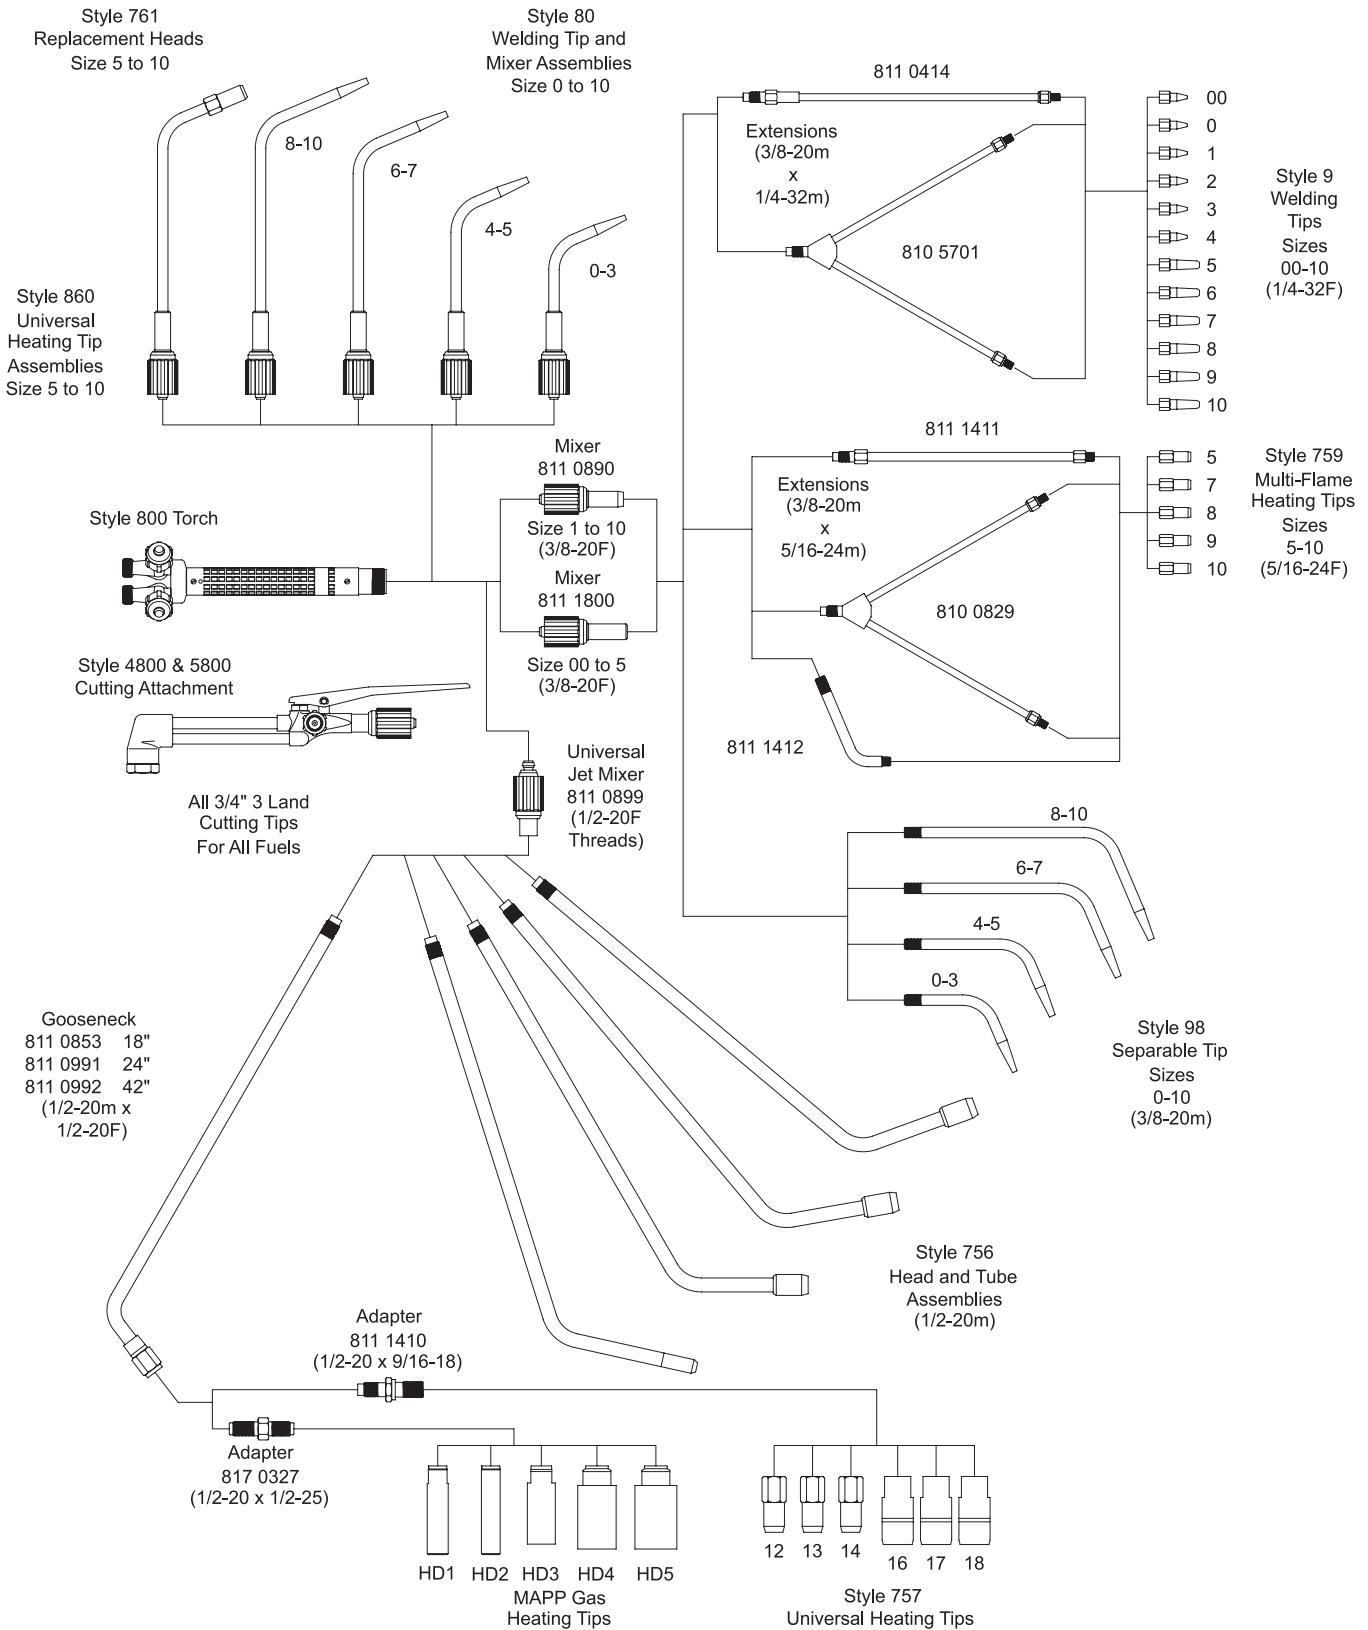

800 Torch Handle & Attachments

Cutting Handles

Attachments
& Handles