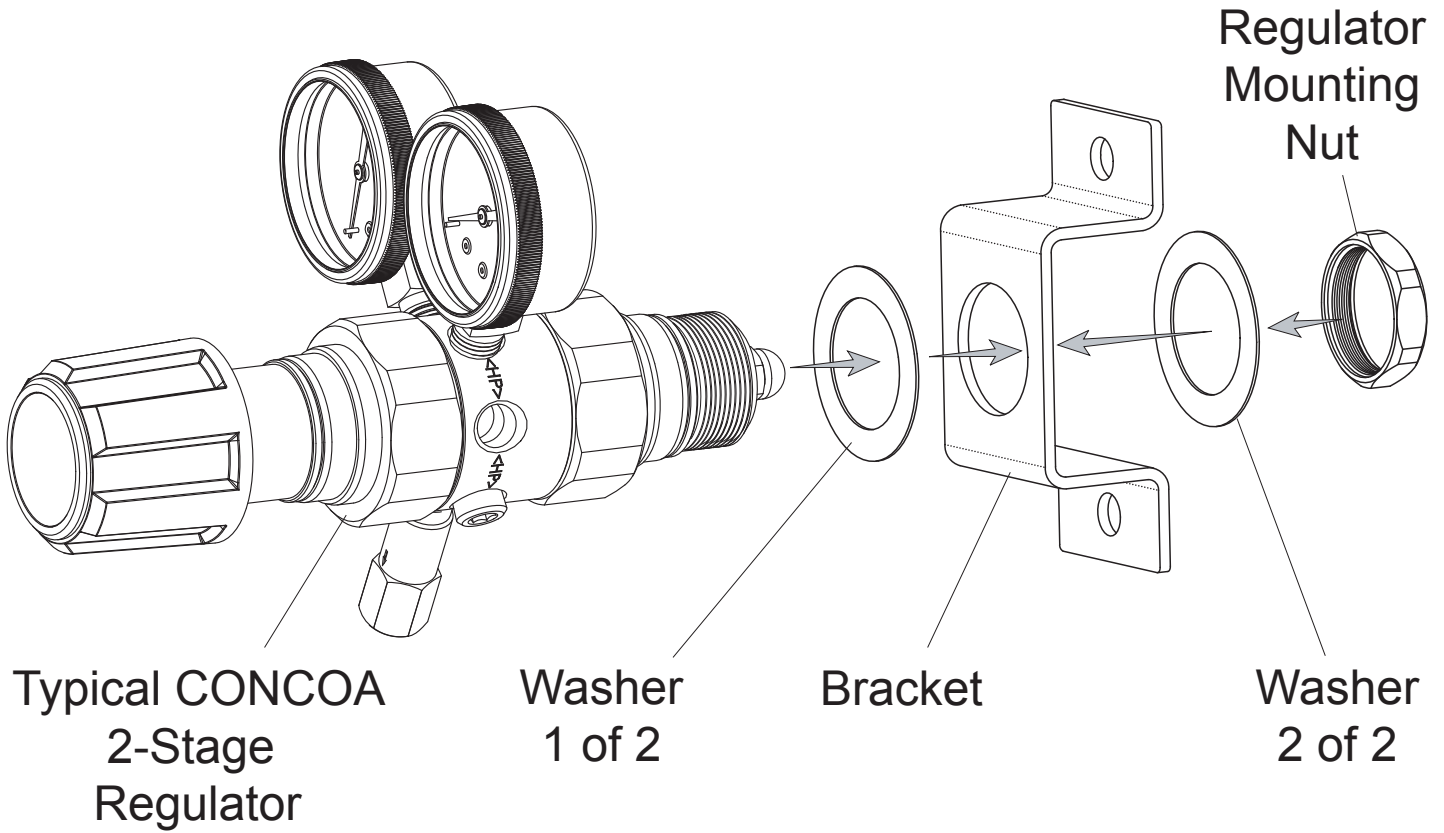

Dual Stage Regulator Mounting Bracket Kit 550 0007

Regulator Mounting Instructions

www.concoa.com

1-800-225-0473

Hole Pattern Template: